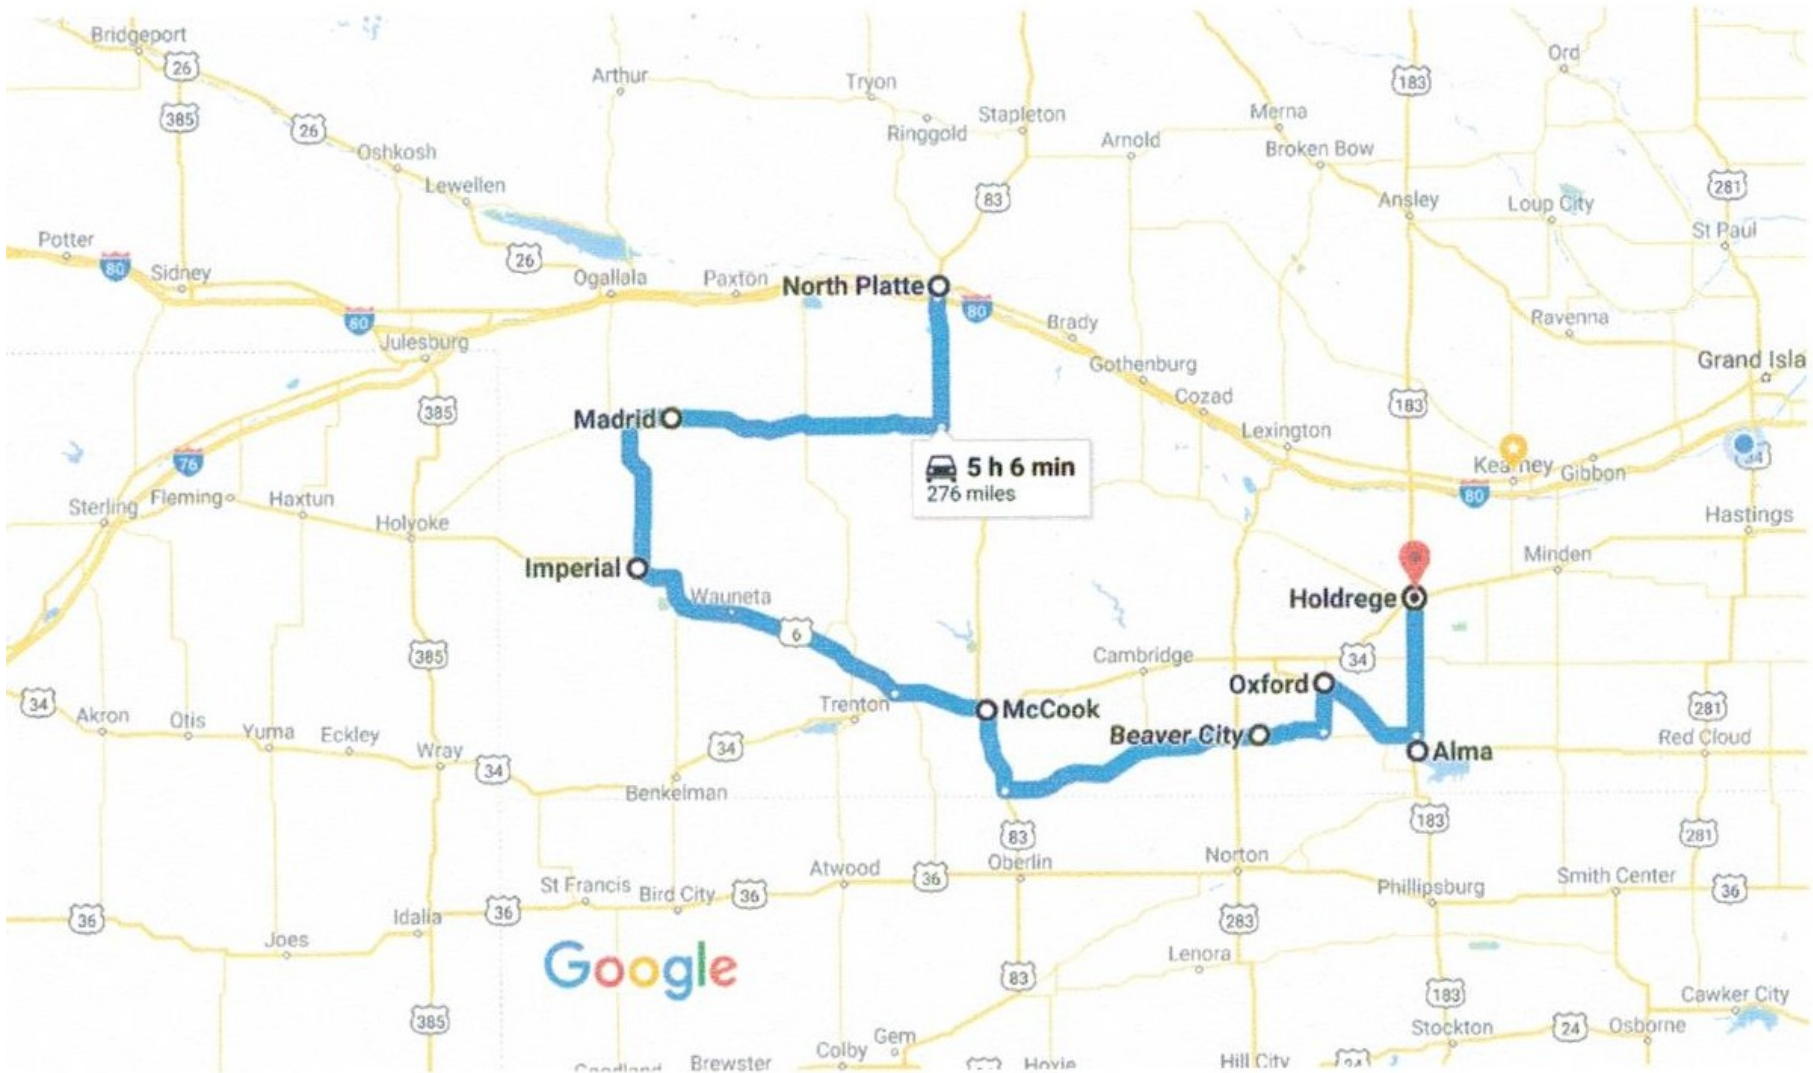

# North Platte, NE to Holdrege, NE

Drive 276 miles, 5 h 6 min

Sunday Tour Nebraska 2018

Map data ©2018 Google 20 mi