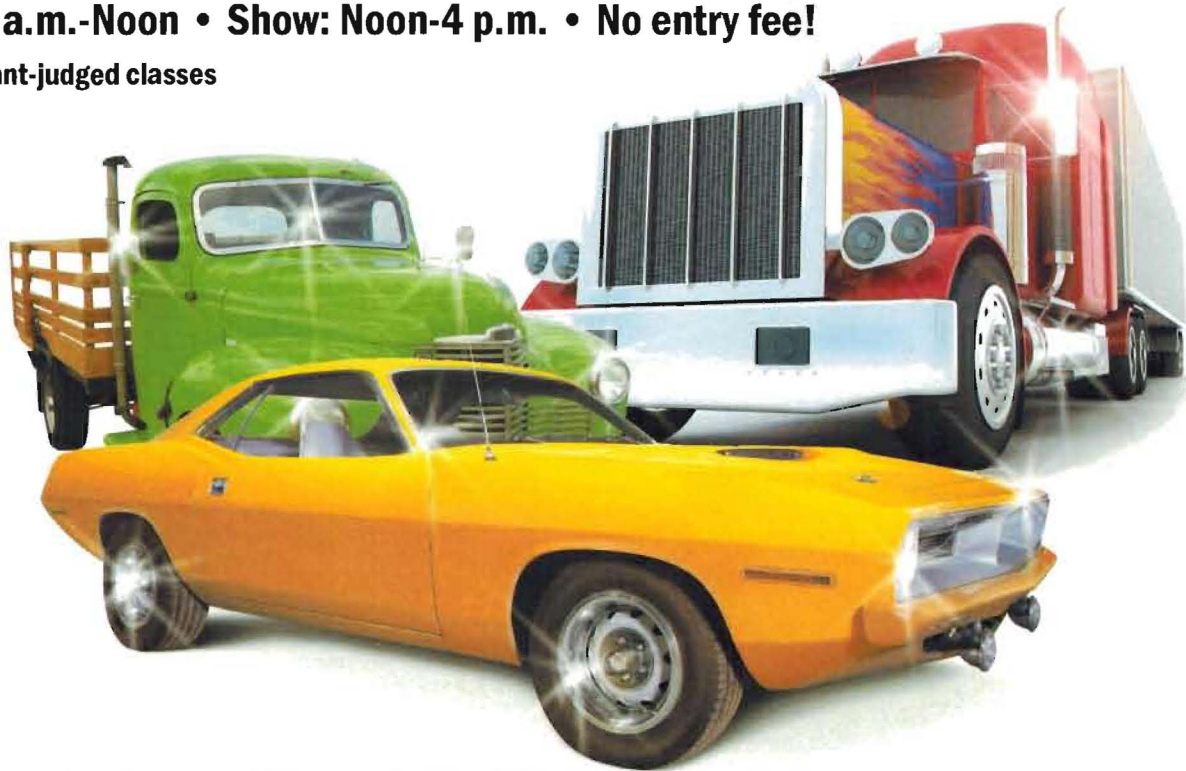

CAR, TRUCK & SEMI SHOW

Saturday, May 7, 2016

Registration: 10 a.m.-Noon • Show: Noon-4 p.m. • No entry fee!

- Spectator/participant-judged classes
- Many trophies
- Specialty awards

Industry-partner special displays including:

- Area auto dealers
- Area heavy duty truck dealers
- Speedway Motors
- Restore A Muscle Car
- Snyder Street Rods
- Siebert Custom Body & Paint
- and more

Join us May 6-7, 2016 for our 75th Anniversary Celebration.

Activities include (check online for days/times):

- Antique Tractor Show
- Magician/Entertainer
- Climbing Tower
- Energy Generation Control Room Simulator
- Golf Tournament
- Industry Partner Displays
- Lawn Games
- Photo Booth
- Photo Display
- Quilt Show
- Souvenirs
- Kids Tractor Pull
- Military Vehicles
- Hot Air Balloon Rides
- Alumni Dinner/News Special
- Free Bar-be-Que
- Music by the Burnt Biskits